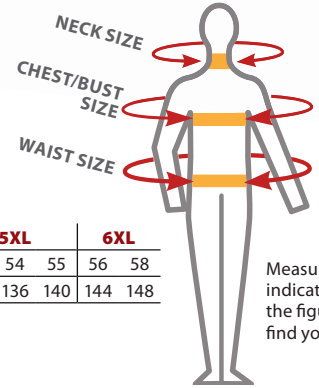

# Size conversions

These size charts show body measurements and should be used as a guide when choosing the correct size. For example a person with a chest circumference of 42"-44" would take a size L when choosing a jacket or coverall.

## Men's Neck

	S	M	L	XL	XXL	3XL	4XL					
Imperial (inches)	14.5	15	15.5	16	16.5	17	17.5	18	18.5	19	19.5	20
Metric (cm)	37	38	39	41	42	43	44	46	47	48	50	51

## Men's Waist

	XS	S	M	L	XL	XXL	3XL	4XL	5XL	6XL											
Imperial (inches)	26	28	30	32	33	34	36	38	40	41	42	44	46	47	48	50	52	54	55	56	58
Metric (cm)	68	72	76	80	84	88	92	96	100	104	108	112	116	120	124	128	132	136	140	144	148

## Gloves

	XXS	XS	S	M	L	XL	XXL	3XL
Imperial (inches)	5	6	7	8	9	10	11	12
Metric (mm)	127	152	178	203	229	254	279	305

**Leg Length**

- 31" • 79cm • Reg
- 33" • 84cm • Tall