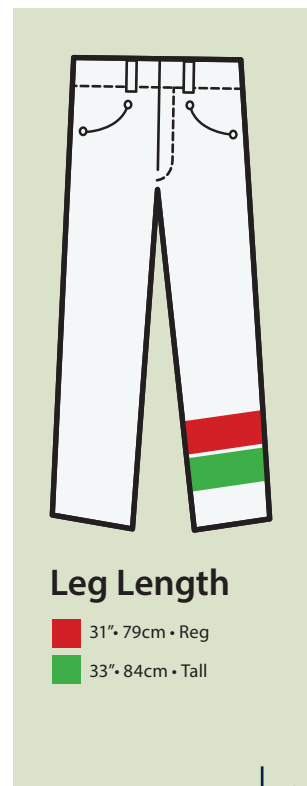

HEIGHT REGULAR:
64.5" - 69" (164-176cm)
HEIGHT TALL:
69" - 74" (176-188cm)

Measure as indicated on the figure to find your size

Men's Chest

	XXS		XS		S		M		L		XL		XXL		3XL		4XL		5XL		6XL		7XL		8XL							
Imperial (inches)	28	30	32	33	34	36	38	40	41	42	44	46	47	48	50	52	54	55	56	58	60	62	64	65	66	67	69	71	73	74	76	77
Metric (cm)	72	76	80	84	88	92	96	100	104	108	112	116	120	124	128	132	136	140	144	148	152	156	160	164	168	172	176	180	184	188	192	196

Ladies' Bust

	XS		S		M		L		XL		XXL		3XL		4XL		
Imperial (inches)	28	30	32	33	34	36	38	40	42	44	46	47	48	50	52	54	
Metric (cm)	72	76	80	84	88	92	96	100	104	108	112	116	120	124	128	132	136

Ladies' Waist

	XS		S		M		L		XL		XXL		3XL		4XL			
Imperial (inches)	22	24	26	28	30	32	33	34	36	38	40	41	42	44	46	47	48	50
Metric (cm)	60	64	68	72	76	80	84	88	92	96	100	104	108	112	116	120	124	128

*Note: Garment sizes vary depending on the style.

Footwear

It is recommended to have your foot measured when purchasing footwear as there is no exact standard for converting shoe sizes.

UK Ladies Size	1	2	3	4	5	6	6.5	7	8	9									
US Ladies Size	3	4	5	6	7	8	8.5	9	10	11									
Euro Size	34	35	36	37	38	39	40	41	42	43	44	45	46	47	48	49	50	51	52
UK Mens Size	1	2	3	4	5	6	6.5	7	8	9	10	10.5	11	12	13	14	15	16	17
US Mens Size	2	3	4	5	6	7	7.5	8	9	10	11	11.5	12	13	14	15	16	17	18

Gloves

	XXS	XS	S	M	L	XL	XXL	3XL
Imperial (inches)	5	6	7	8	9	10	11	12
Metric (mm)	127	152	178	203	229	254	279	305

Leg Length

- 31" - 79cm • Reg
- 33" - 84cm • Tall