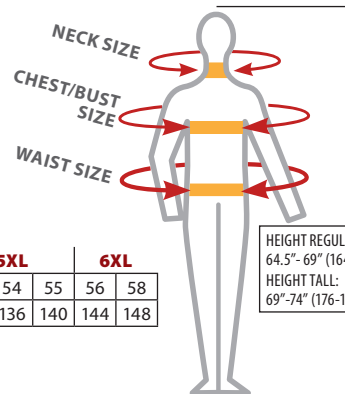

SIZE CHART

These size charts show body measurements and should be used as a guide when choosing the correct size. For example a person with a chest circumference of 42"-44" would take a size L when choosing a jacket or coverall.

Men's Neck

	S		M		L		XL		XXL		3XL		4XL	
Imperial (inches)			14.5	15	15.5	16	16.5	17	17.5	18	18.5	19	19.5	20
Metric (cm)			37	38	39	41	42	43	44	46	47	48	50	51

Men's Waist

	XS		S		M		L		XL		XXL		3XL		4XL		5XL		6XL		
Imperial (inches)	26	28	30	32	33	34	36	38	40	41	42	44	46	47	48	50	52	54	55	56	58
Metric (cm)	68	72	76	80	84	88	92	96	100	104	108	112	116	120	124	128	132	136	140	144	148

HEIGHT REGULAR:
64.5" - 69" (164-176cm)
HEIGHT TALL:
69" - 74" (176-188cm)

Measure as indicated on the figure to find your size

Men's Chest

	XXS		XS		S		M		L		XL		XXL		3XL		4XL		5XL		6XL		7XL		8XL							
Imperial (inches)	28	30	32	33	34	36	38	40	41	42	44	46	47	48	50	52	54	55	56	58	60	62	64	65	66	67	69	71	73	74	76	77
Metric (cm)	72	76	80	84	88	92	96	100	104	108	112	116	120	124	128	132	136	140	144	148	152	156	160	164	168	172	176	180	184	188	192	196

Gloves

	XXS	XS	S	M	L	XL	XXL	3XL
Imperial (inches)	5	6	7	8	9	10	11	12
Metric (mm)	127	152	178	203	229	254	279	305

Leg Length

- 31" - 79cm • Reg
- 33" - 84cm • Tall